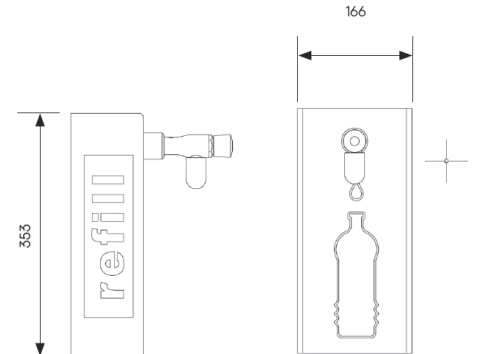

BF200W SERIES

Wall-Mounted Bottle Refill

The BF200W wall-mounted bottle filler is compact, strong and robust. It is easy to use and ideal for schools, day care centres, gymnasiums and outdoor recreational areas that require access to fresh water.

KEY FEATURES

- Australian made
- 316 stainless steel panel fixings and catchment tray (optional)
- Strong 8mm mild steel construction
- Easy water activation system
- Bottle refill as standard
- Available in two additional models, BF200WSH (Short), BF200WC (with catchment tray)
- Vandal resistant
- Easy installation and easy access for maintenance
- Powder coated in premium Dulux steel shield coating finish
- Full parts and technical back up service

The BF200W bottle refill station is the perfect choice for all your hydration needs when a compact outdoor solution is required.

Technical Specifications

Total Height	353mm
Width	166mm

Model Selection

AC-UFF-DFBF200W	BF200W Outdoor Fountain Wall Mounted Bottle Refill Powder Coated Standard
AC-UFF-DFBF200WC	BF200W Outdoor Fountain Wall Mounted Bottle Refill Powder Coated w/ Catchment Tray
AC-UFF-DFBF200WTT	BF200W Outdoor Fountain Surface Mounted Table Top Bottle Refill Unit Powder Coated
AC-UFF-DFBF200WSH	BF200WS Outdoor Fountain Wall Mounted Bottle Refill Powder Coated Compact Version
AC-UFF-DFBF200WSSC	BF200WS Outdoor Fountain Wall Mounted Bottle Refill Stainless w/ Catchment Tray
AC-UFF-DFBF200WSS	BF200WS Outdoor Fountain Wall Mounted Bottle Refill Stainless Standard