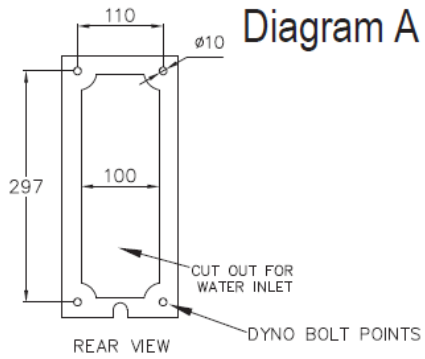

TECHNICAL SPECIFICATIONS

Your Partner in Cool.

AQUA
COOLER