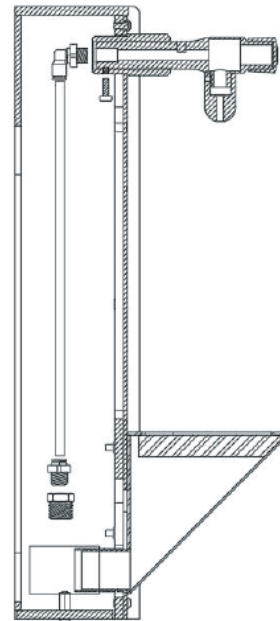

TECHNICAL SPECIFICATIONS

Your Partner in Cool.

AQUA
COOLER