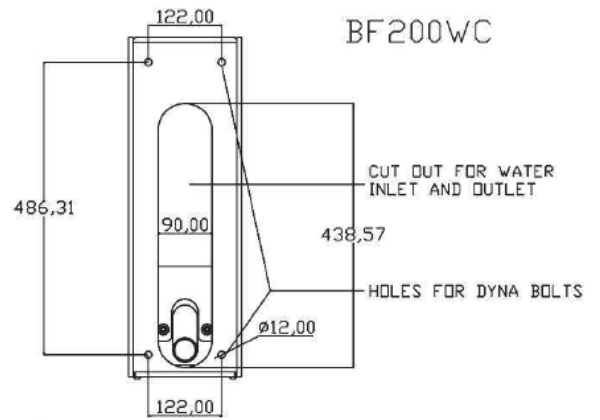

TECHNICAL SPECIFICATIONS

Your Partner in Cool.

AQUA
COOLER