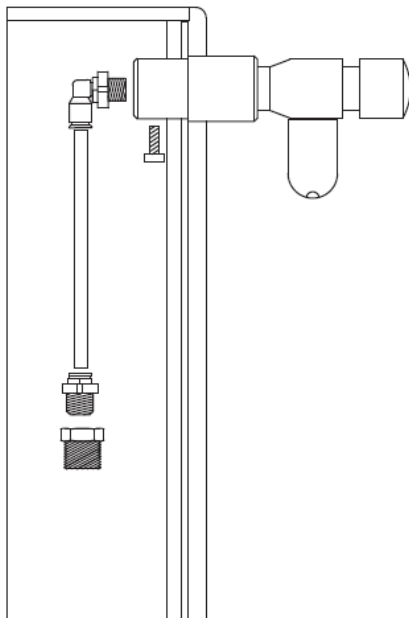

TECHNICAL SPECIFICATIONS

Your Partner in Cool.

AQUA
COOLER