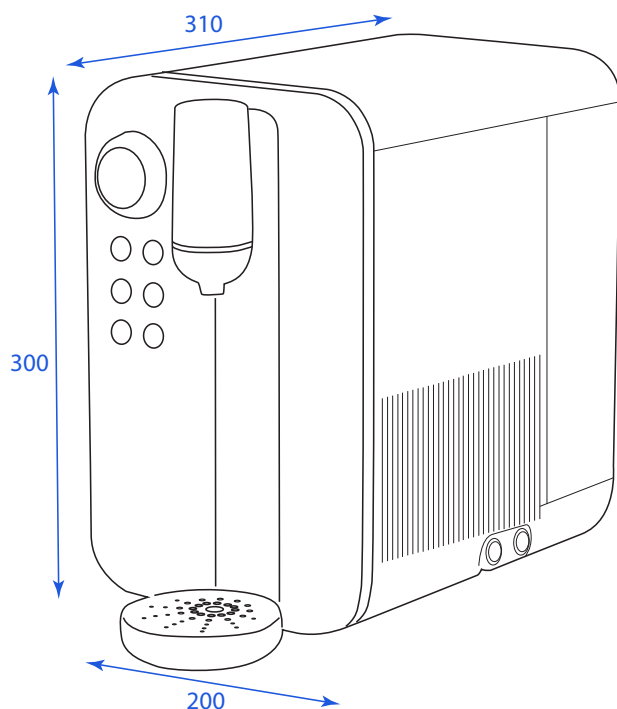

**AQUA
COOLER**

Your Partner in Cool.