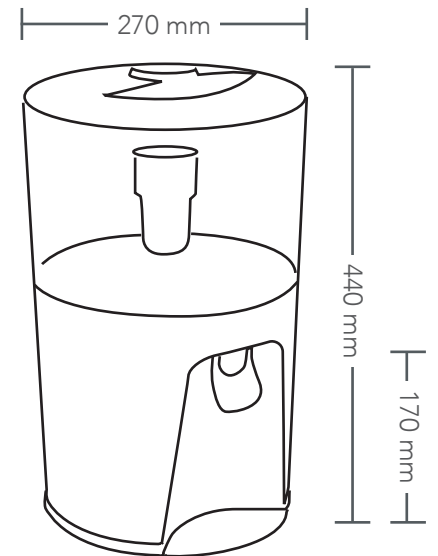

MINI COOLER

Benchtop Filtered Water

Convenient, cooled & fresh drinking water at home.

KEY FEATURES

- Carbon filtration removes chlorine, taste and odour, lead and copper from your drinking water
- Conveniently sized to fit on your benchtop
- Easy to refill
- Fast cooling system for easy to dispense cooled water
- Red light indicator when water is chilling and blue light indicator when water has fully chilled

Stay hydrated with this handy 8.5L capacity **Mini Cooler Benchtop Water Cooler**.

Perfect for low volume home applications, the 1L cold tank cools down fast, and the carbon filtration system ensures you always have deliciously fresh, filtered water at the press of a button.

The Mini Cooler benchtop water system is extremely easy to top up, simply remove the lid and add room-temperature water.

The Mini Cooler's inbuilt electric cooling system dispenses cooled water, which may not be quite as chilled as a classic refrigeration compressor style system but is still perfect for home use throughout the seasons.

It is recommended to change filters every two months (or if water flow is reduced) to keep your water as fresh and filtered as possible.

Water Reservoir	8.5 L
Housing Material	White
Refrigeration	Electric Cooling - 1 L cold tank
Filter Life	2 months
Capacity	4.5 L Filtered / 4.0 L Unfiltered
Electrical	220-240V, 50/60Hz
Weight (Packed)	7 kg
Warranty	12 months
Packed Dimensions	310 x 310 x 500 mm

**AQUA
COOLER**

Your Partner in Cool.