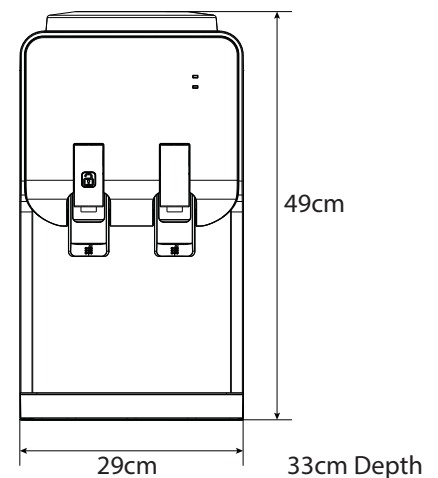

Water Reservoir	Cold	2.5 L	Hot (if applicable)	1.5 L
Housing Material	High quality durable plastic with steel side panels			
Refrigeration	Uses R134A refrigerant			
Thermostat Control	The thermostat is factory set			
Capacity	Cold	2.0 L/h	Hot (if applicable)	5v.0 L/h
Power Consumption	Cold	85W	Hot (if applicable)	420W
Electrical	220V - 240V ~ 50Hz			
Weight (Packed)	10 kg			
Dimensions (Packed)	360w x 290d x 535h (W x D x H)			
Warranty	12-month comprehensive coverage. Additional 24-month refrigeration system coverage.			