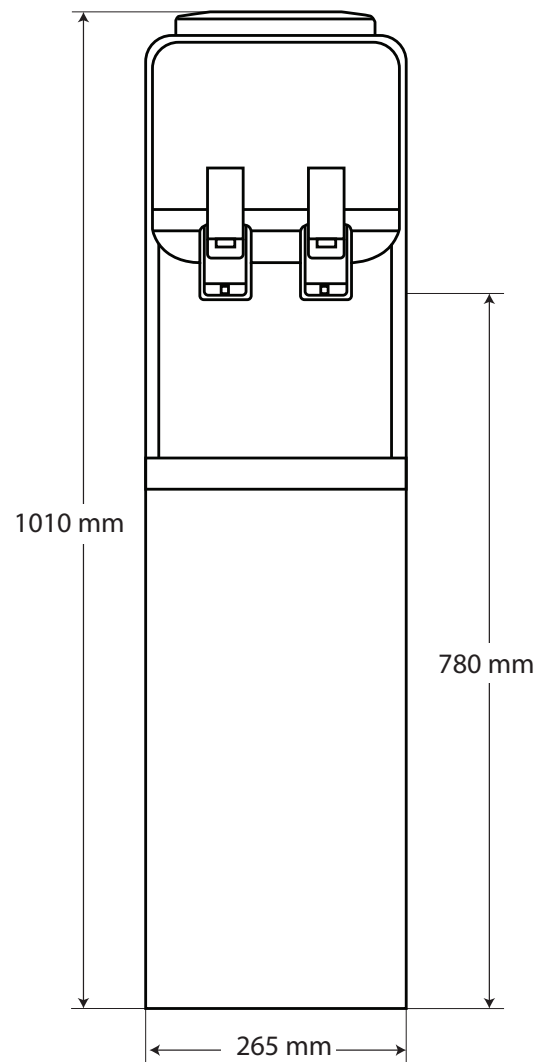

# TECHNICAL SPECIFICATIONS

Water Reservoir	Cold	2.5 L	
Housing Material	High quality durable plastic with steel side panels		
Refrigeration	Uses R134A refrigerant		
Thermostat Control	The thermostat is factory set		
Capacity	Cold	2.5 L/h	
Power Consumption	Bottled	Cold	85W
Electrical	220V-240V, 50Hz		
Weight (Packed)	15 kg		
Dimensions (Packed)	360 x 290 x 1035 mm (W x D x H)		
Warranty	Twelve month comprehensive coverage. Additional twenty-four month refrigeration system coverage.		